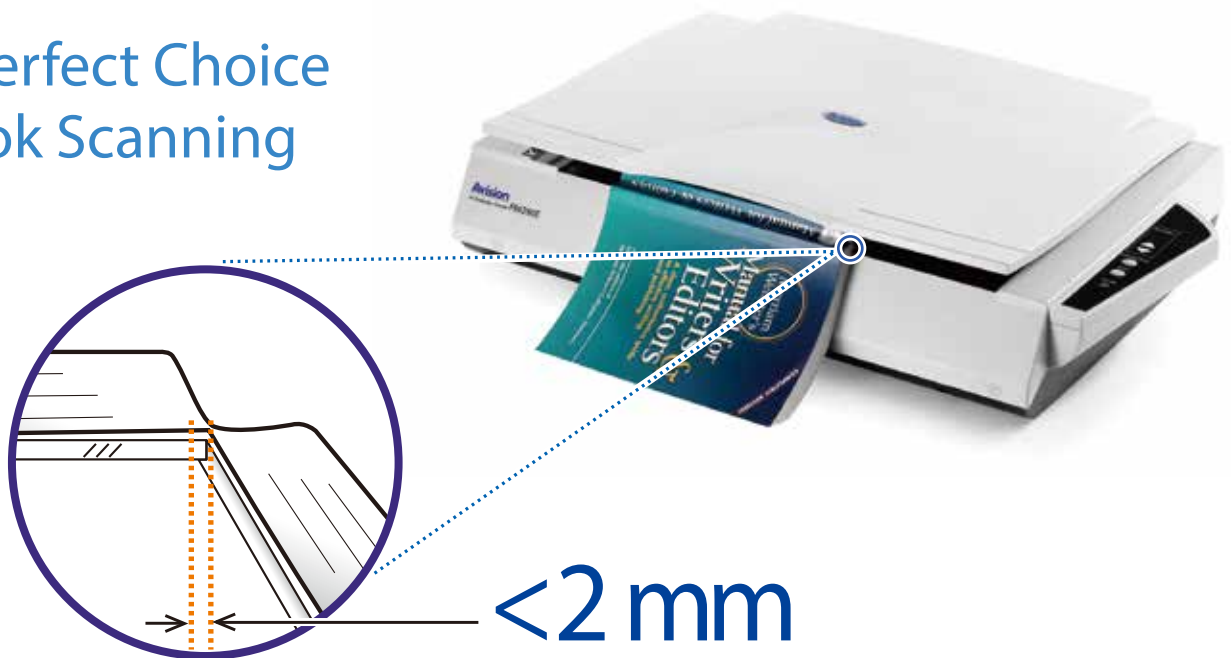

#### Features:

- The slightly slanted front platform makes book scanning a breeze
- Support A3-sized document
- Brightness and contrast controls to customize color output for specific applications
- Hi-speed USB 2.0 interface
- Includes TWAIN and ISIS Driver
- One button functionality allows you to assign up to 9 scanning applications and perform at the touch of a button

Avision's book edge scanners feature a unique, innovative flatbed platform, with a slanted front edge engineered to accommodate books in a way that prevents the dark, shadowy area near the spine from appearing. Curved text often seen near the center is also eliminated, since this special design allows pages to spread flat on the scanner. Never again would you need to press the book against the scanner, which distorts the scanned image and potentially damages the book.

The FB6280E supports documents up to A3 sizes. Its core image processing components are CCD based with a 600 dpi optical resolution, enabling it to output picture perfect quality while meeting the most stringent demands of business professionals anywhere.